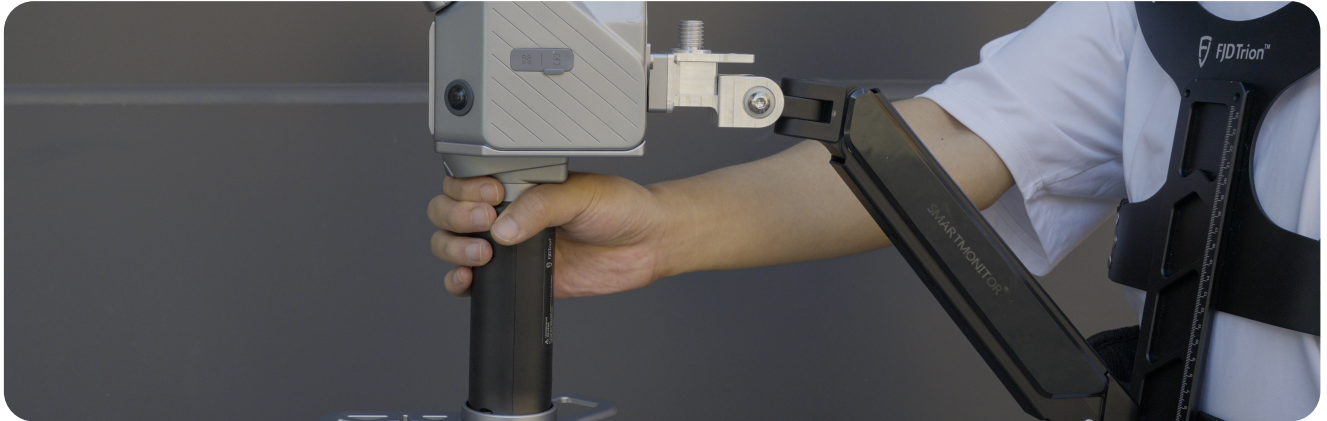

FJD Trion Stabilizing Vest

Power Your Scan

Scan More in Less Time

The vest and the mechanical arm carry the scanner for you, letting your hands guide the direction. Scan longer, stay focused, and finish more in less time.

Quick-Release. Total Freedom.

Snap it on or off in seconds and scan any angle with 180° rotation and $\pm 90^\circ$ tilt for fast setup effortless adjustment and uninterrupted workflows.

QUICK SPECS

Load Capacity	2–5 kg
Product Weight	4.2 kg (back-mounted + mechanical arm)
Materials	Aluminum alloy, Waterproof Oxford fabric, Foam padding
Carrying Method	Handheld bag
Mechanical Arm Range of Motion	Horizontal: 180° , Tilt: $\pm 90^\circ$