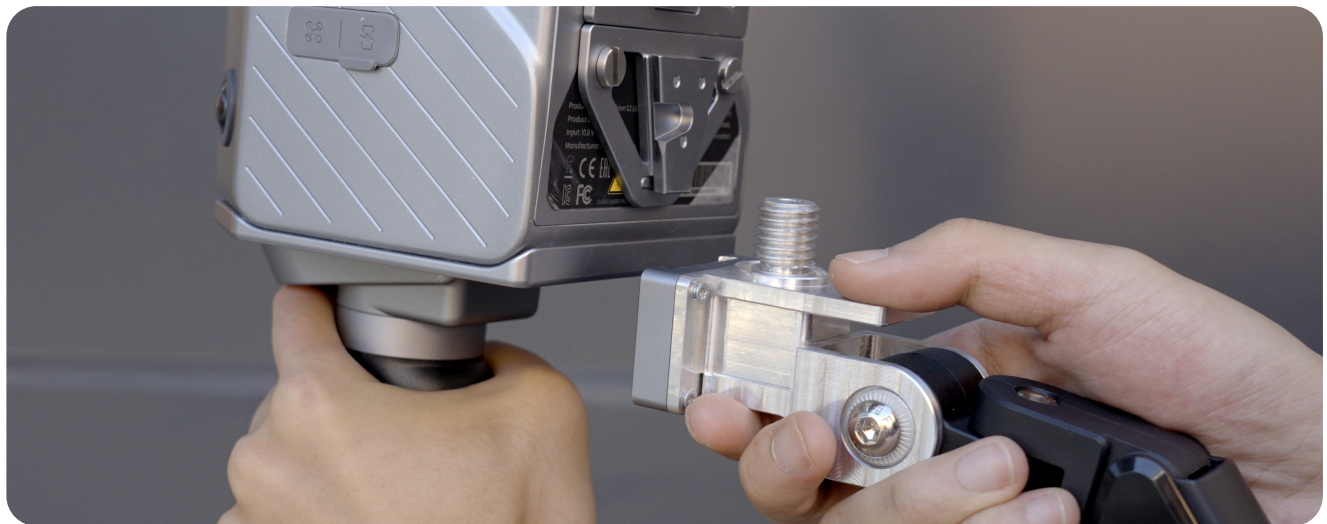

FJD Trion Stabilizing Vest

Power Your Scan

Scan More in Less Time

The vest and the mechanical arm carry the scanner for you, letting your hands guide the direction. Scan longer, stay focused, and finish more in less time.

Quick-Release. Total Freedom.

Snap it on or off in seconds and scan any angle with 180° rotation and $\pm 90^\circ$ tilt for fast setup effortless adjustment and uninterrupted workflows.

QUICK SPECS

Load Capacity	2–5 kg
Product Weight	4.2 kg (back-mounted + mechanical arm)
Materials	Aluminum alloy, Waterproof Oxford fabric, Foam padding
Carrying Method	Handheld bag
Mechanical Arm Range of Motion	Horizontal: 180° , Tilt: $\pm 90^\circ$